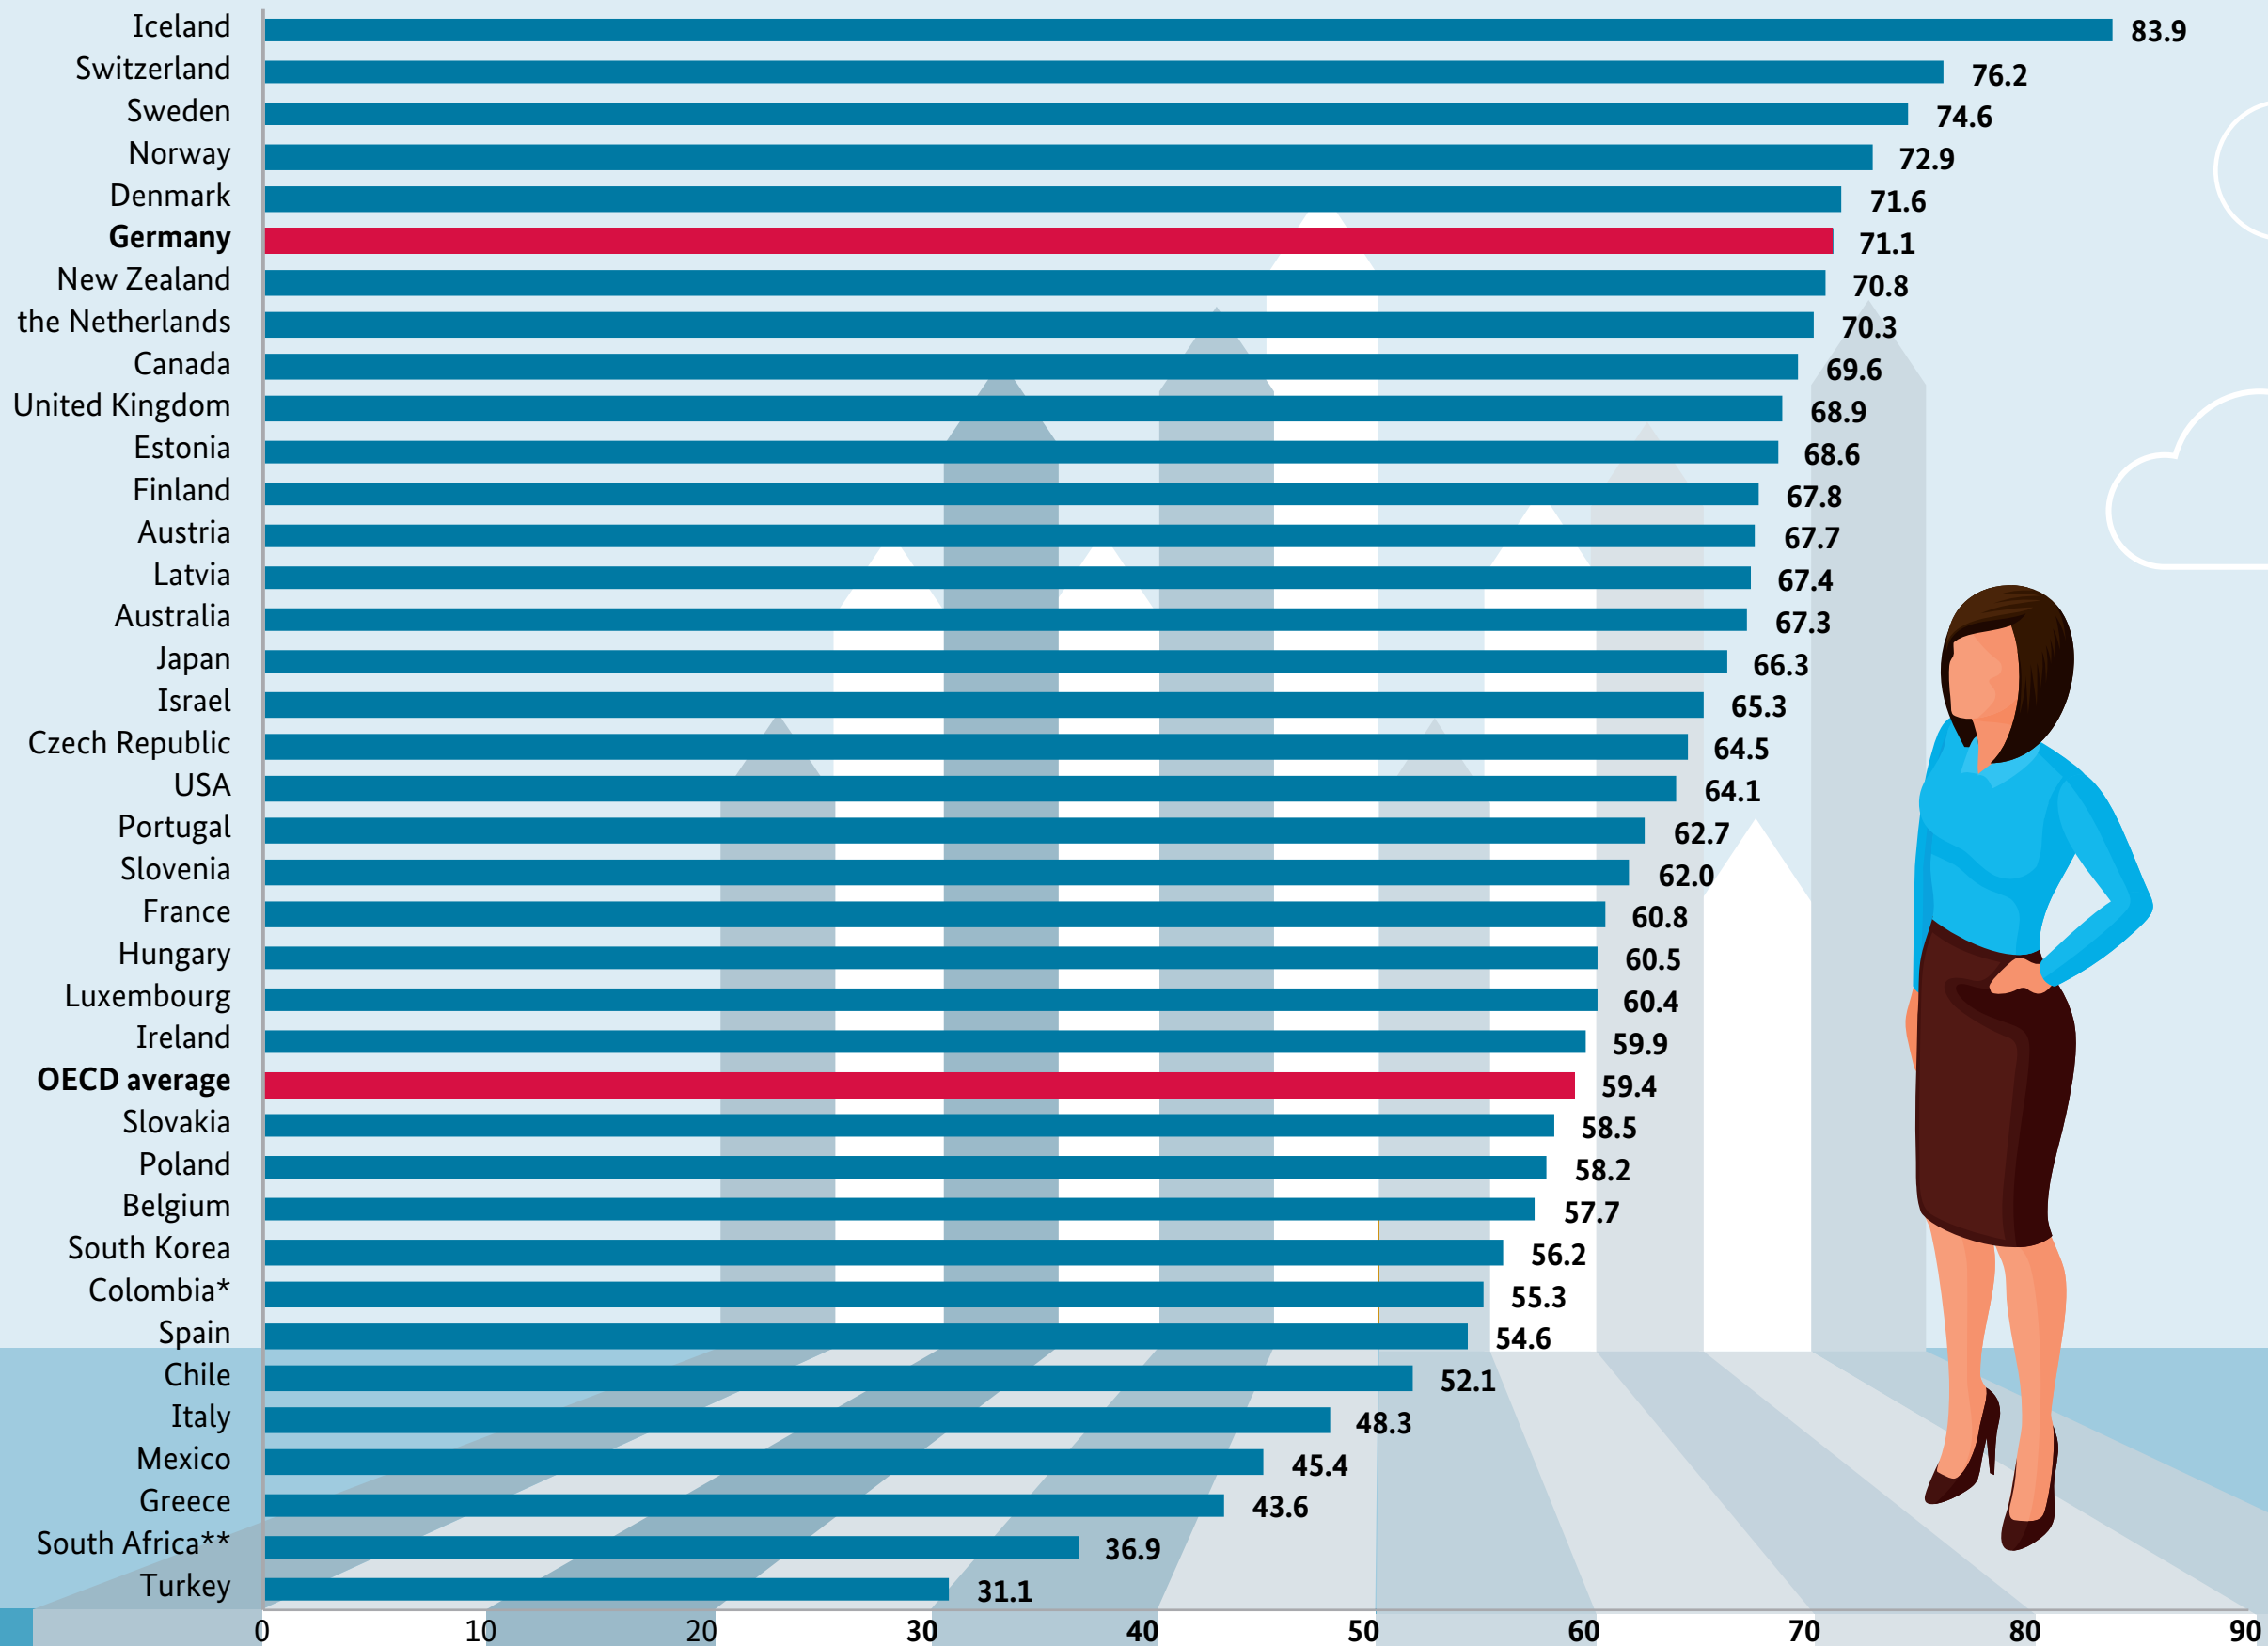

Employment rate among women in an international comparison

Share of the total female working age population (women aged 15 to 64) in gainful employment

* OECD candidate country; ** not and OECD member

Source: OECD Employment Database 2017