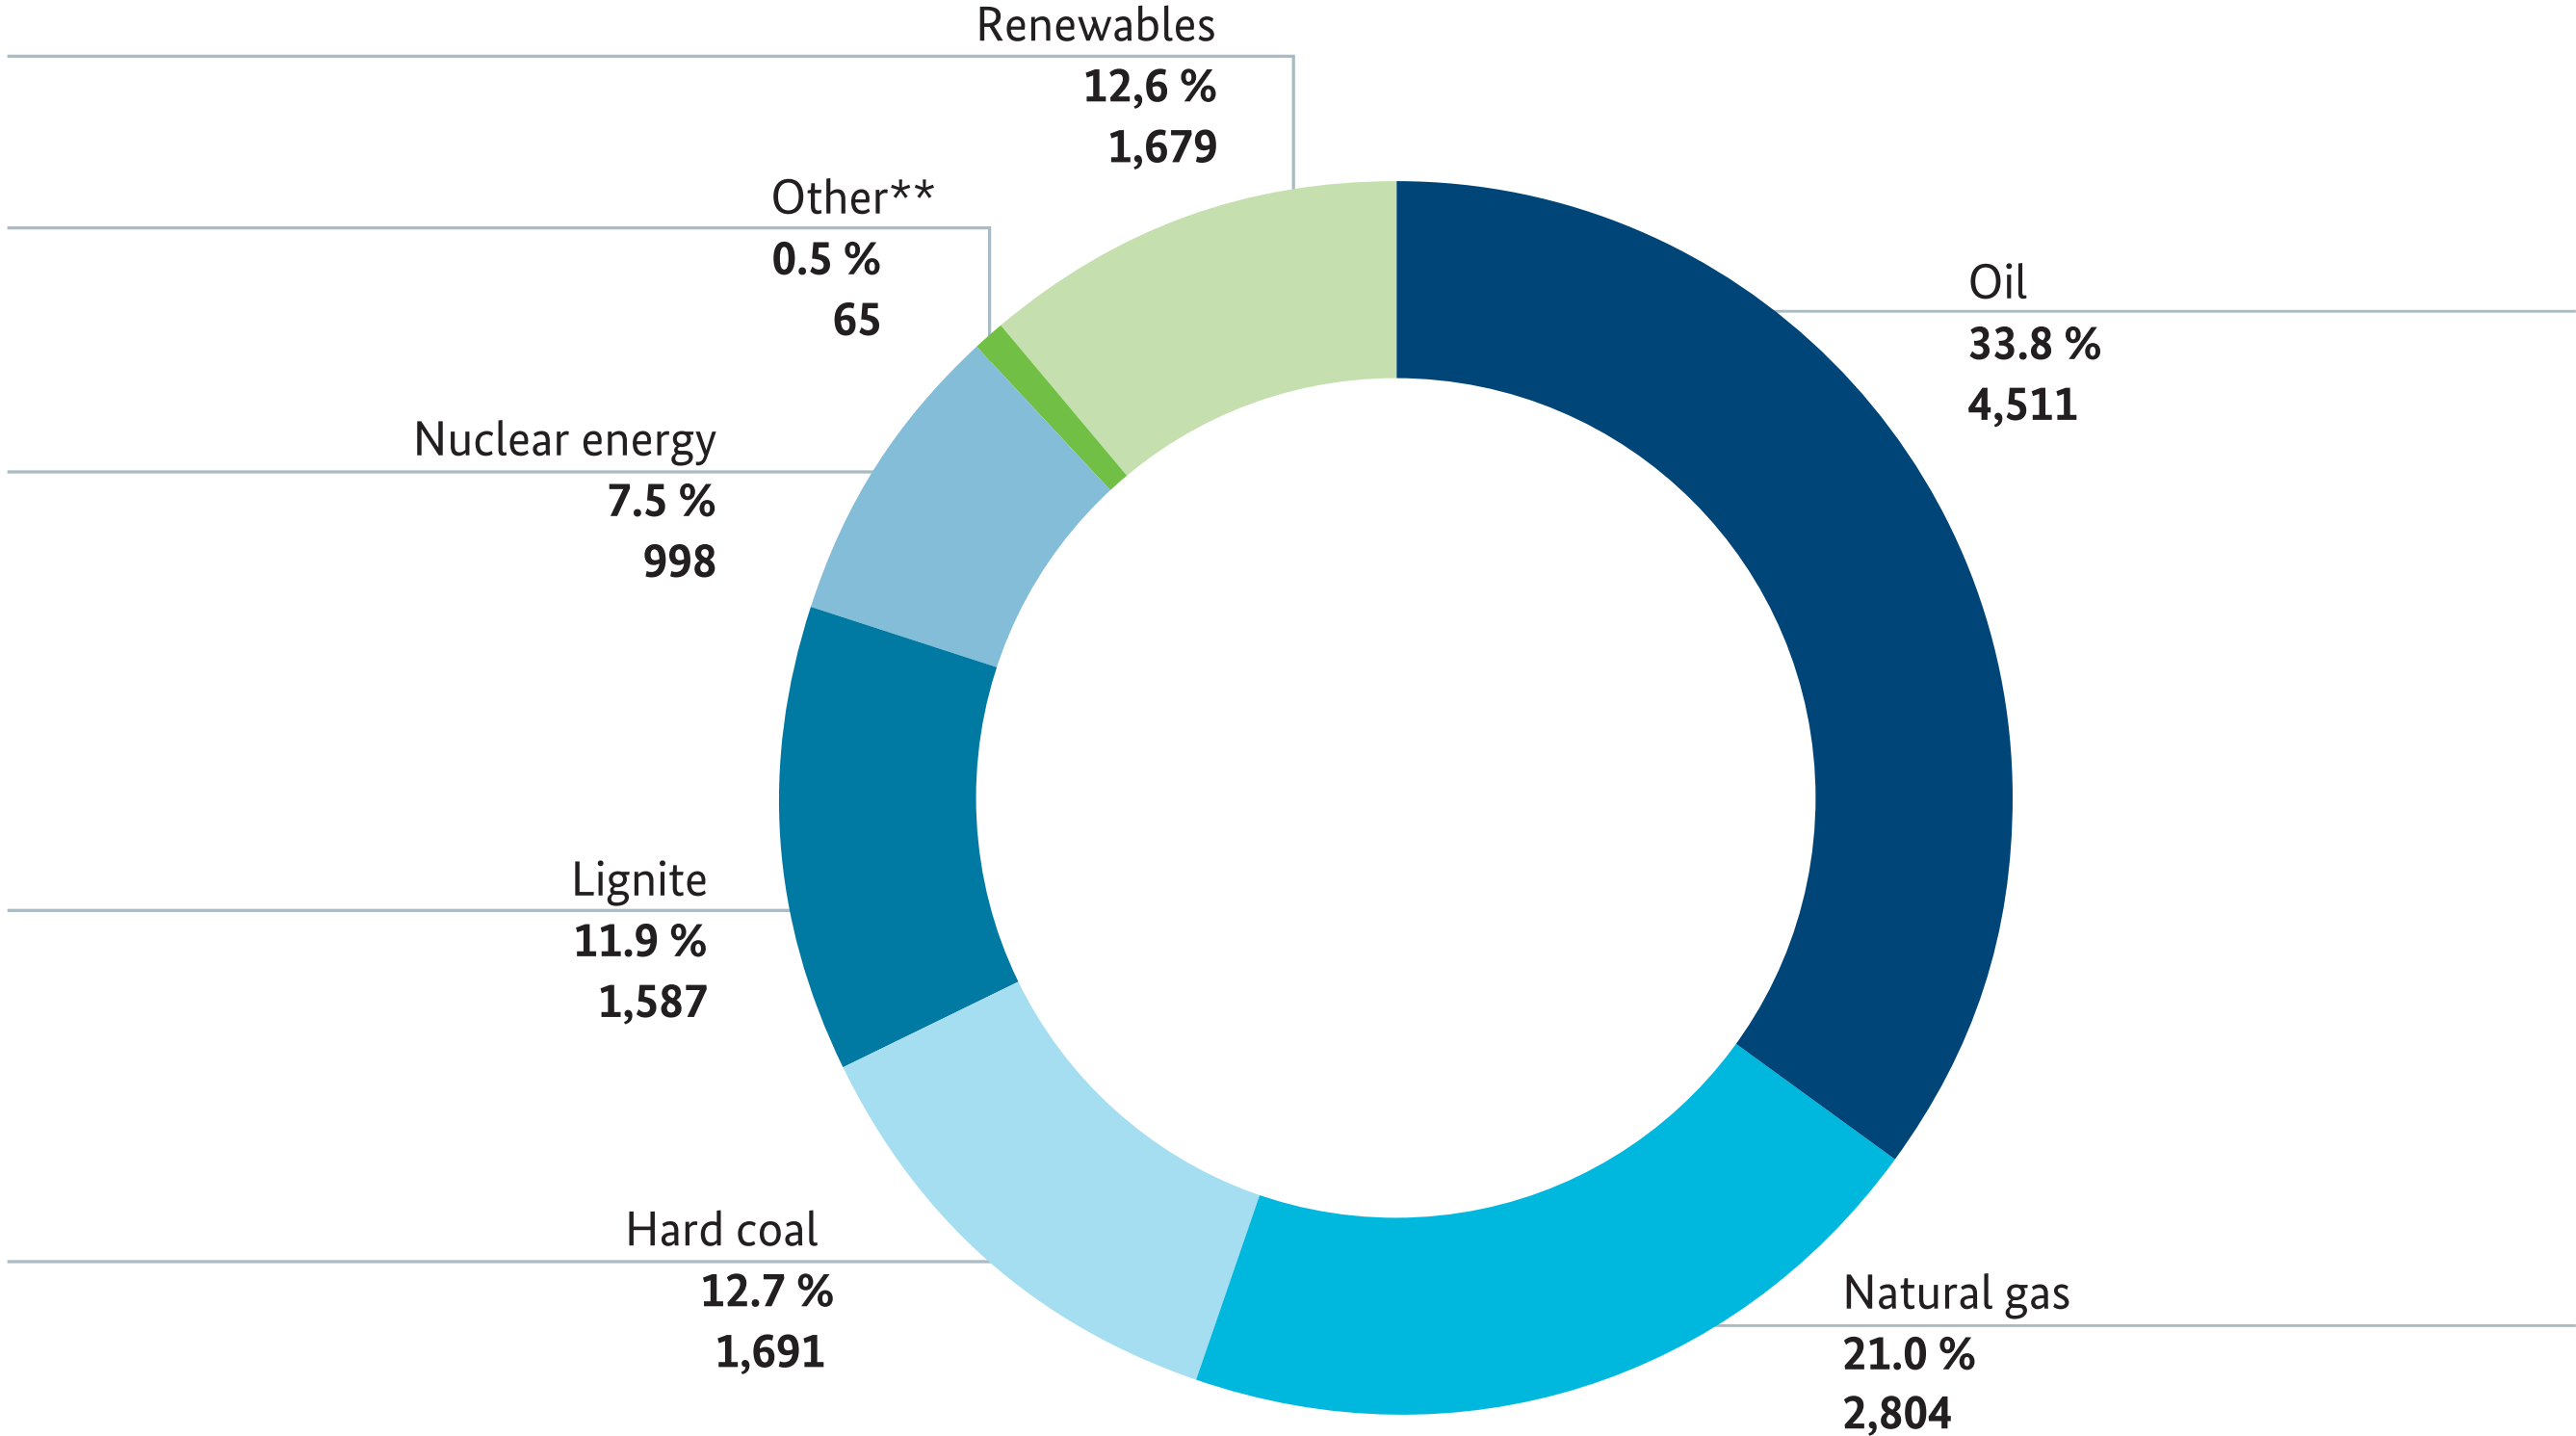

# Primary energy consumption in Germany 2015 (13.335 PJ)\*

\* Provisional distribution: 12/2015; \*\* Other excluding balance from cross-border electricity trading